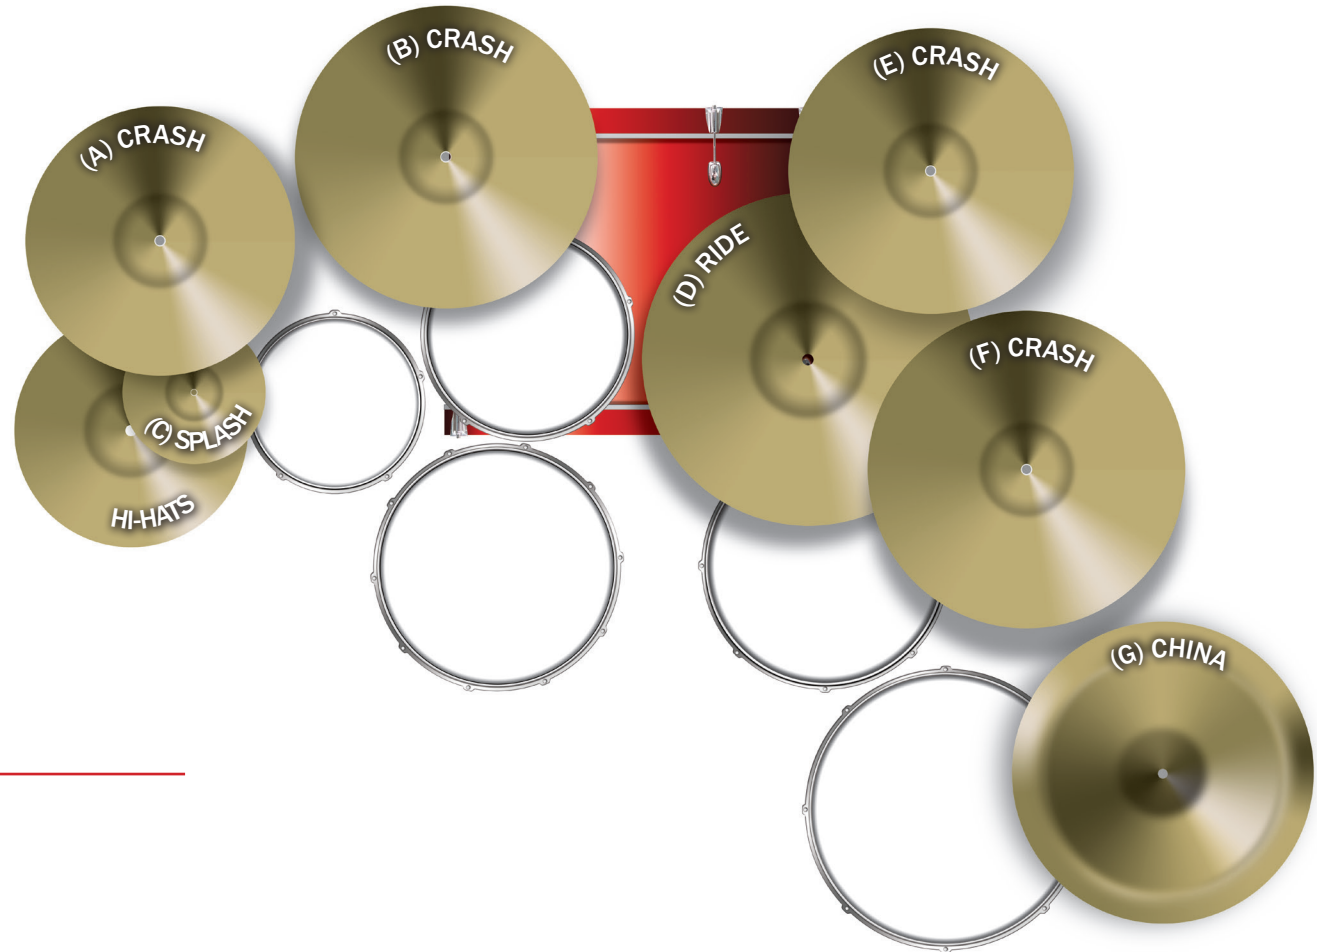

NOTHING BUT OPTIONS: Two Up/Two Down

Watch the video

Option J1: Offset with Hybrid Set-up

HYBRID

- (1) SC-GPR24C 24-inch Curved Bar
- (1) SC-GPR46C 46-inch Curved Bar
- (4) SC-GCSMC Chrome Super Multi Clamp
- (3) SC-GCRM C Chrome Multi Clamp
- (3) SC-GCHML Chrome Hinged Memory Lock
- (1) SC-DPC Double Ball L-rod Platform with Clamp
(L-arms not included)
- (3) 6709 Cymbal Stand (B, E, G)
- (1) SC-SBBT Short Boom Brake Tilter (A, C, D, F)
- (2) SC-LBBT Long Boom Brake Tilter (D, F)
- (1) 9606 Ultra-Adjust Snare Stand
- (1) 6707 Hi-Hat Stand