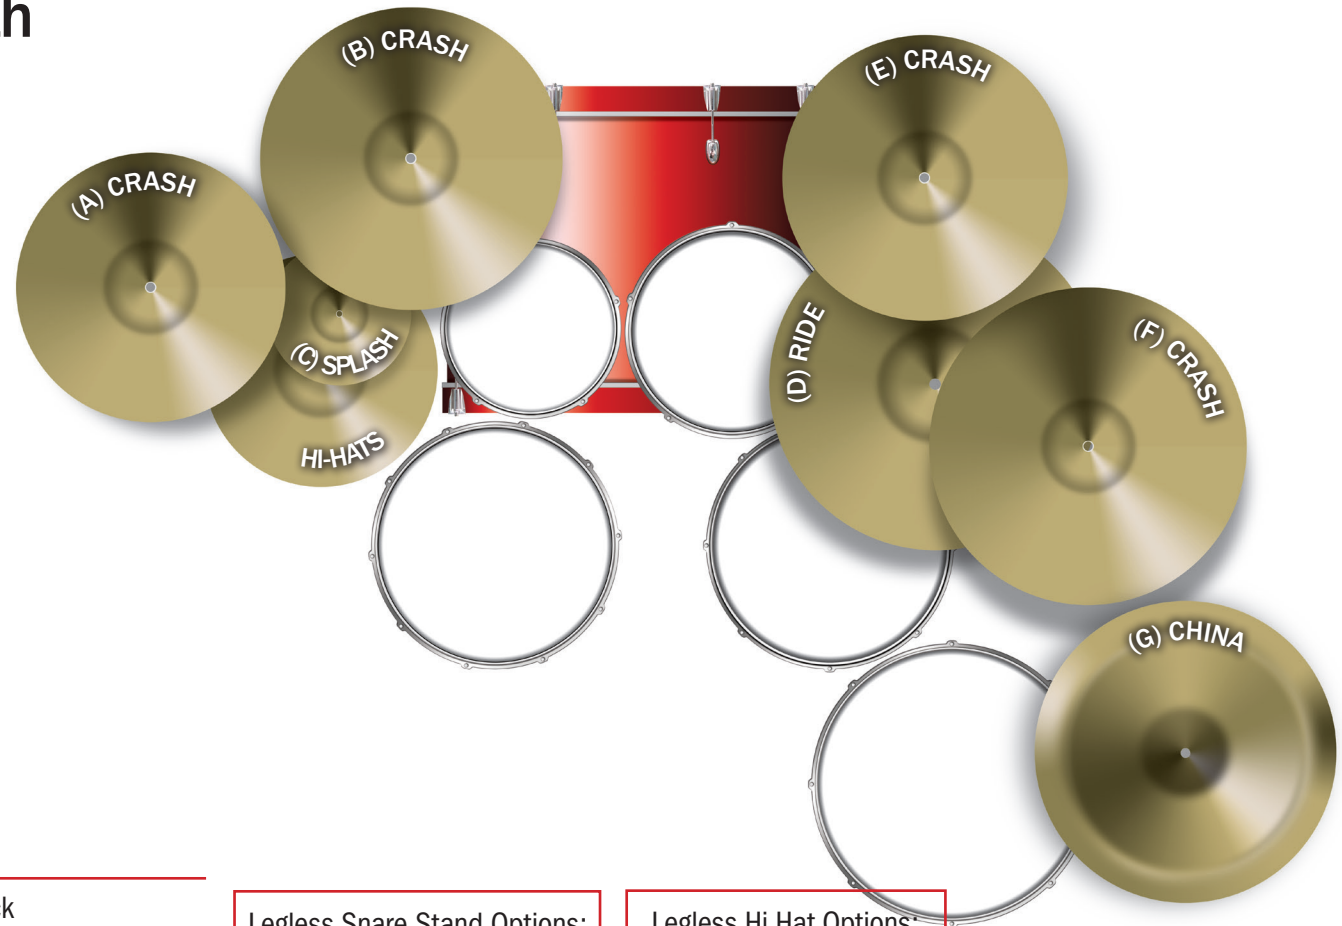

NOTHING BUT OPTIONS: Two Up/Two Down

Watch the video

Option I: Standard with 3-Sided Rack

3-SIDED RACK

- (1) GCS-300C Chrome Series Front Curved Rack
- (1) GCS-150C Chrome Series Curved Side Rack Extension
- (4) SC-GCRMC Chrome Multi Clamp
- (4) SC-GCHML Chrome Hinged Memory Lock
- (2) SC-BCLRM 10.5mm tom arm or SC-BCLRL 12.7mm tom arm
- (6) SC-LBBT Long Boom Brake Tilter (A, D, F, G)
- (1) SC-SBBT Short Boom Brake Tilter (B, C, E)
- (1) 9606 Ultra-Adjust Snare Stand
- (1) 6707 Hi-Hat Stand

Legless Snare Stand Options:

- (1) GSMTL
- (1) GUASB
- (1) SC-GPRSBAR
- (2) SC-GCRA

Legless Hi Hat Options:

- (1) 9707NL-DP
- (1) SC-EA100
- (1) SC-GCRMC