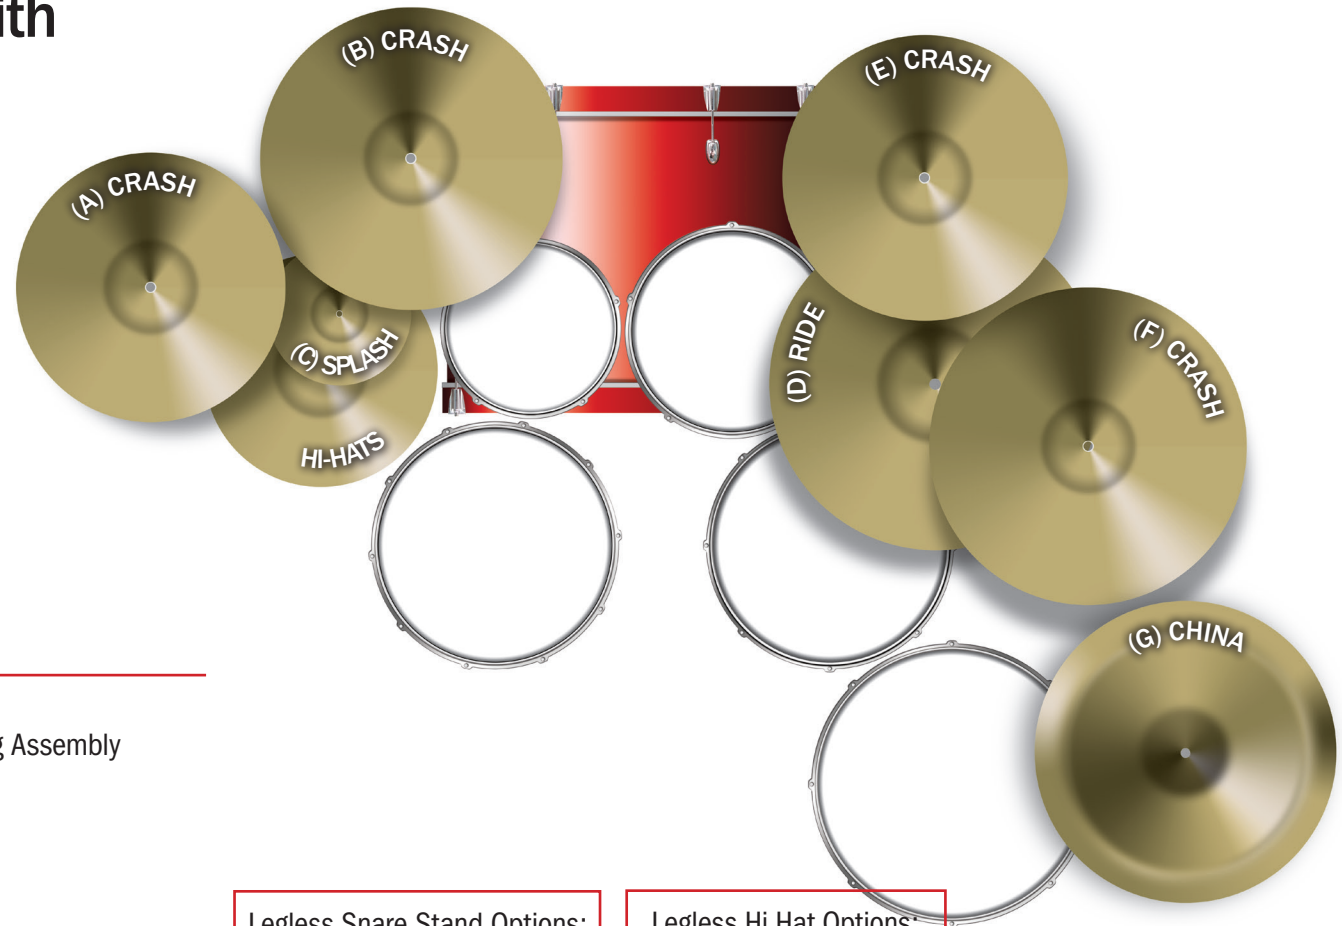

NOTHING BUT OPTIONS: Two Up/Two Down

Watch the video

Option H: Standard with Curved Side Racks

CURVED SIDE RACKS

- (2) SC-GPR46C 46-inch Curved Horizontal Bar
- (4) SC-GCSQCLTLA Chrome Quick Release T-leg Assembly
- (4) SC-GPR20 20-inch Vertical Straight Bar
- (4) SC-RMAA Tube End Cymbal Mount
- (4) SC-GCRA Chrome Right Angle Clamp
- (4) SC-GCRMC Chrome Multi Clamp
- (4) SC-GCHML Chrome Hinged Memory Lock
- (1) SC-GCML Chrome slip on memory lock 2/pk
- (2) SC-SPCM Single Platform Mount Tom Arm with Clamp
- (2) SC-LBM 10.5mm Ball L-Arm or SC-LBL 12.7mm Ball L-Arm
- (2) SC-SBBT Short Boom Brake Tilter (B, E)
- (5) SC-LBBT Long Boom Brake Tilter (A,C, D, F, G)
- (1) 9606 Ultra Adjust Snare Stand
- (1) 6707 Hi Hat Stand

Legless Snare Stand Options:

- (1) GSMTL
- (1) GUASB
- (1) SC-GPRSBAR
- (2) SC-GCRA

Legless Hi Hat Options:

- (1) 9707NL-DP
- (1) SC-EA100
- (1) SC-GCRMC