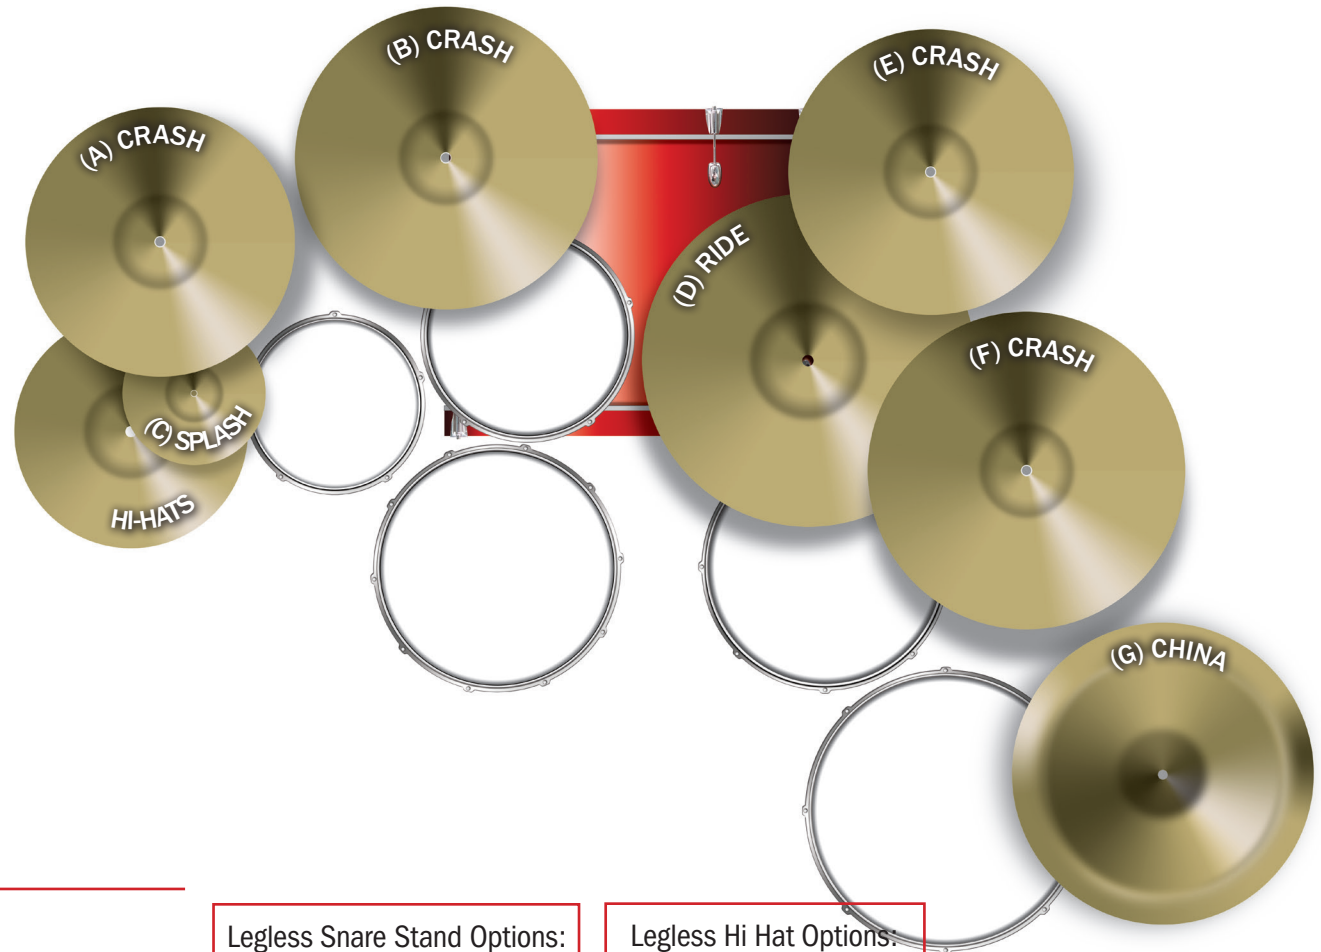

# NOTHING BUT OPTIONS: Two Up/Two Down

## Option G1: Offset with Stealth Side Racks

### STEALTH SIDE RACKS

- (2) GSSMS Stealth Side Mount Rack
- (1) SC-APM Adjustable Triple Platform Mount
- (2) SC-BCLRM 10.5mm tom arm or SC-BCLRL 12.7mm tom arm
- (4) SC-GCRMC Chrome Multi Clamp
- (4) SC-GCHML Chrome Hinged Memory Lock
- (1) SC-SBBT Short Boom Brake Tilter (B)
- (6) SC-LBBT Long Boom Brake Tilter (A, C, D, E, F, G)
- (1) 9606 Ultra-Adjust Snare Stand
- (1) 6707 Hi-Hat Stand

#### Legless Snare Stand Options:

- (1) GSMTL
- (1) GUASB
- (1) SC-GPRSBAR
- (2) SC-GCRA