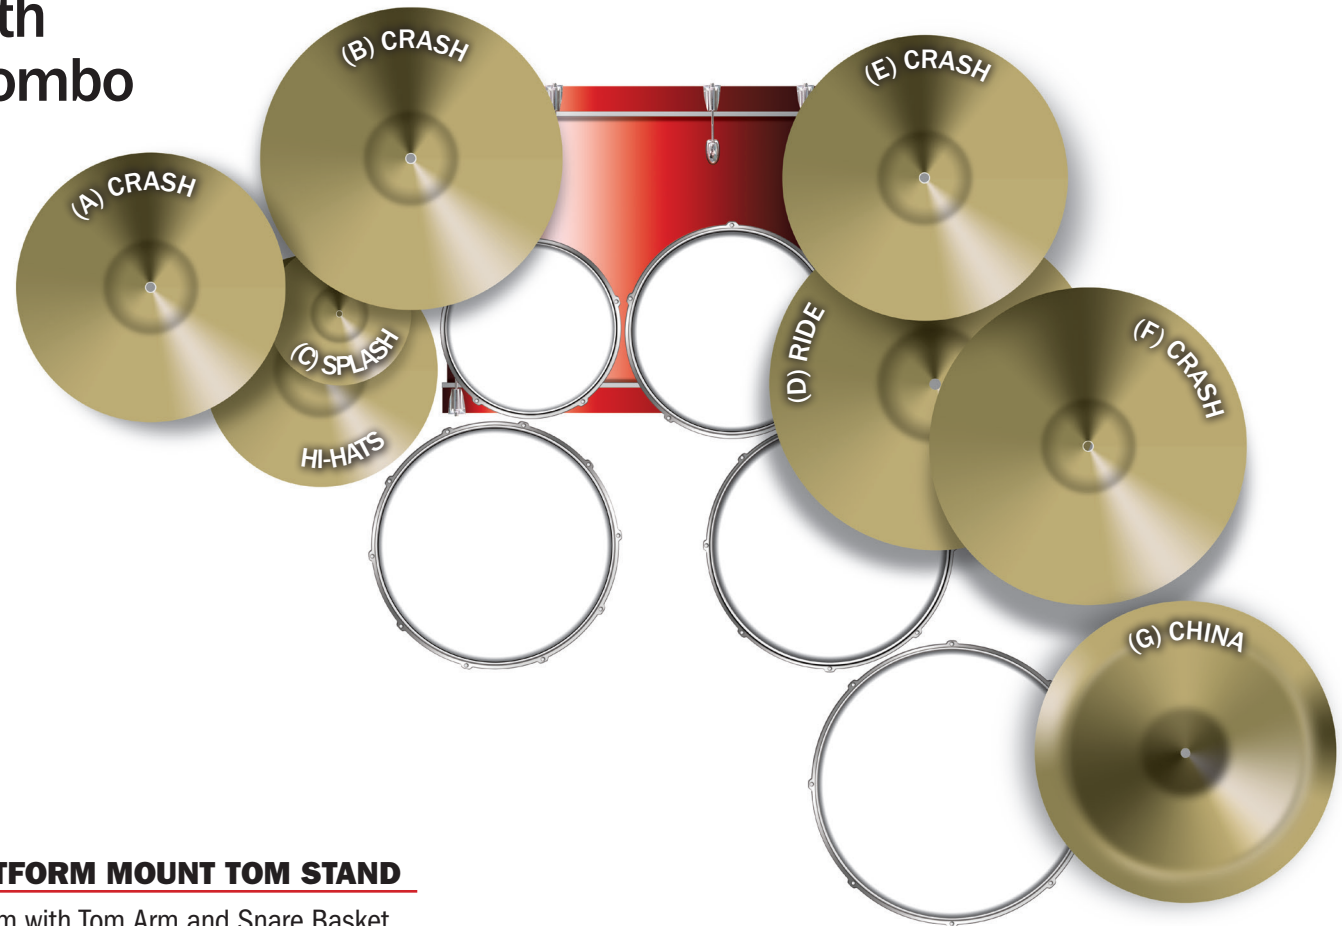

# NOTHING BUT OPTIONS: Two Up/Two Down

Watch the video

## Option F: Standard with Stealth/Tom Stand Combo

### VERTICAL STEALTH WITH THREE PLATFORM MOUNT TOM STAND

- (1) GSVMS-KIT Vertical Stealth Mounting System with Tom Arm and Snare Basket
- (1) 9613PM Triple Mount Platform (tom/cymbal) Stand
- (1) SC-BCLRM 10.5mm tom arm or SC-BCLRL 12.7mm tom arm
- (2) 6709 Cymbal Stand (F, G)
- (2) SC-LBBT Long Boom Brake Tilter (B, E)
- (1) SC-SBBT Short Boom Brake Tilter (D)
- (1) SC-CLBRA Long Cymbal Boom Ratchet Assembly (A)
- (1) SC-CMBAC Medium Cymbal Boom Attachment Clamp (C)
- (1) 6707 Hi-Hat Stand