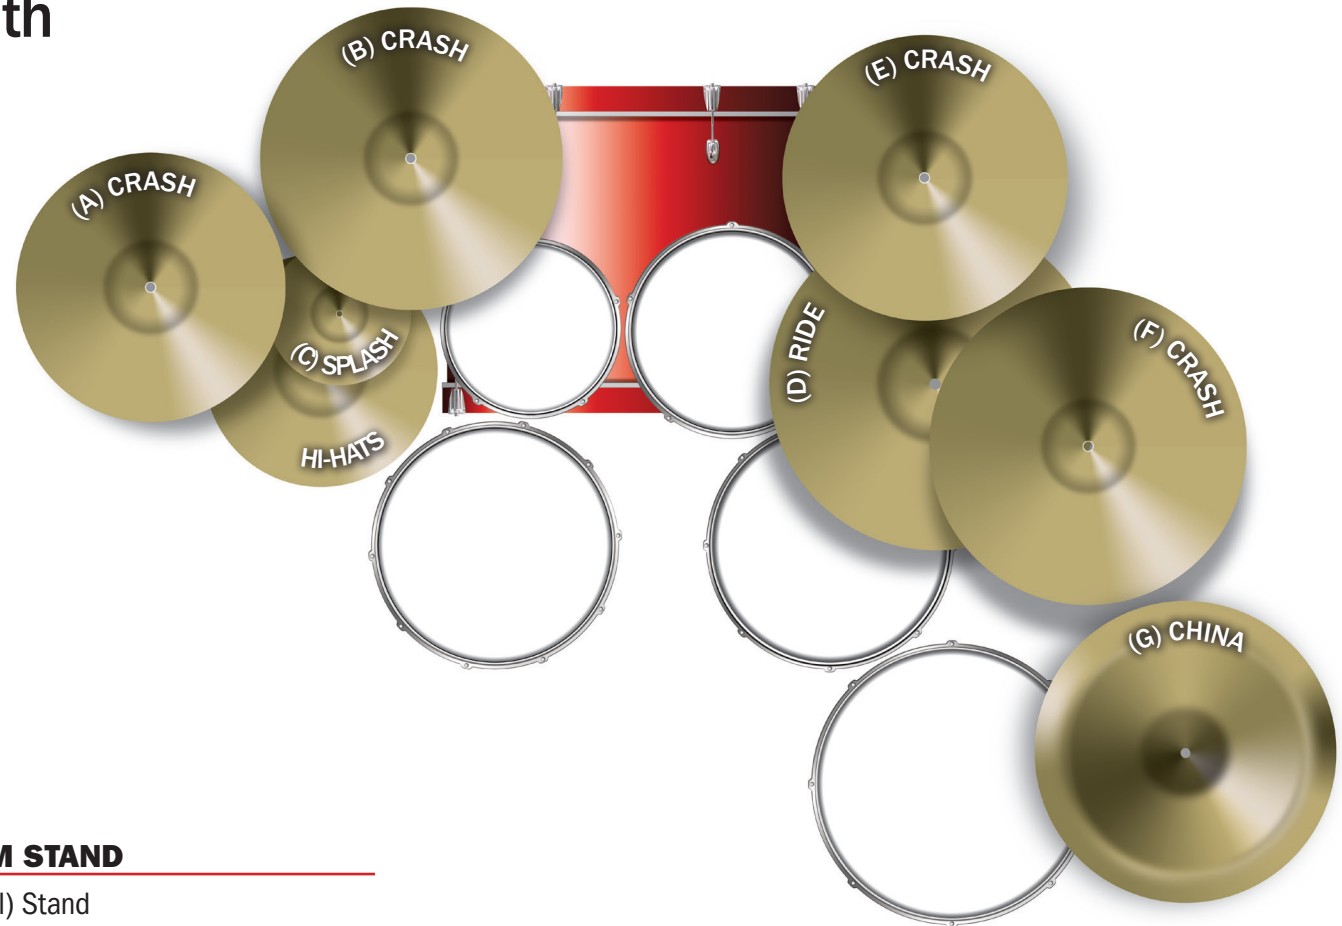

NOTHING BUT OPTIONS: Two Up/Two Down

Watch the video

Option C: Standard with Tom Stands

9613 TRIPLE PLATFORM DOUBLE TOM STAND

- (2) 9613PM Triple Mount Platform (tom/cymbal) Stand
- (2) SC-BCLRM 10.5mm tom arm or SC-BCLRL 12.7mm tom arm
- (2) 6709 Cymbal Stand (F, G)
- (1) SC-LBBT Long Boom Brake Tilter (A)
- (3) SC-SBBT Short Boom Brake Tilter (B, D, E)
- (1) SC-CLRA Cymbal L-Arm Ratchet Assembly (C)
- (1) 6707 Hi-Hat Stand
- (1) 9606 Ultra-Adjust Snare Stand