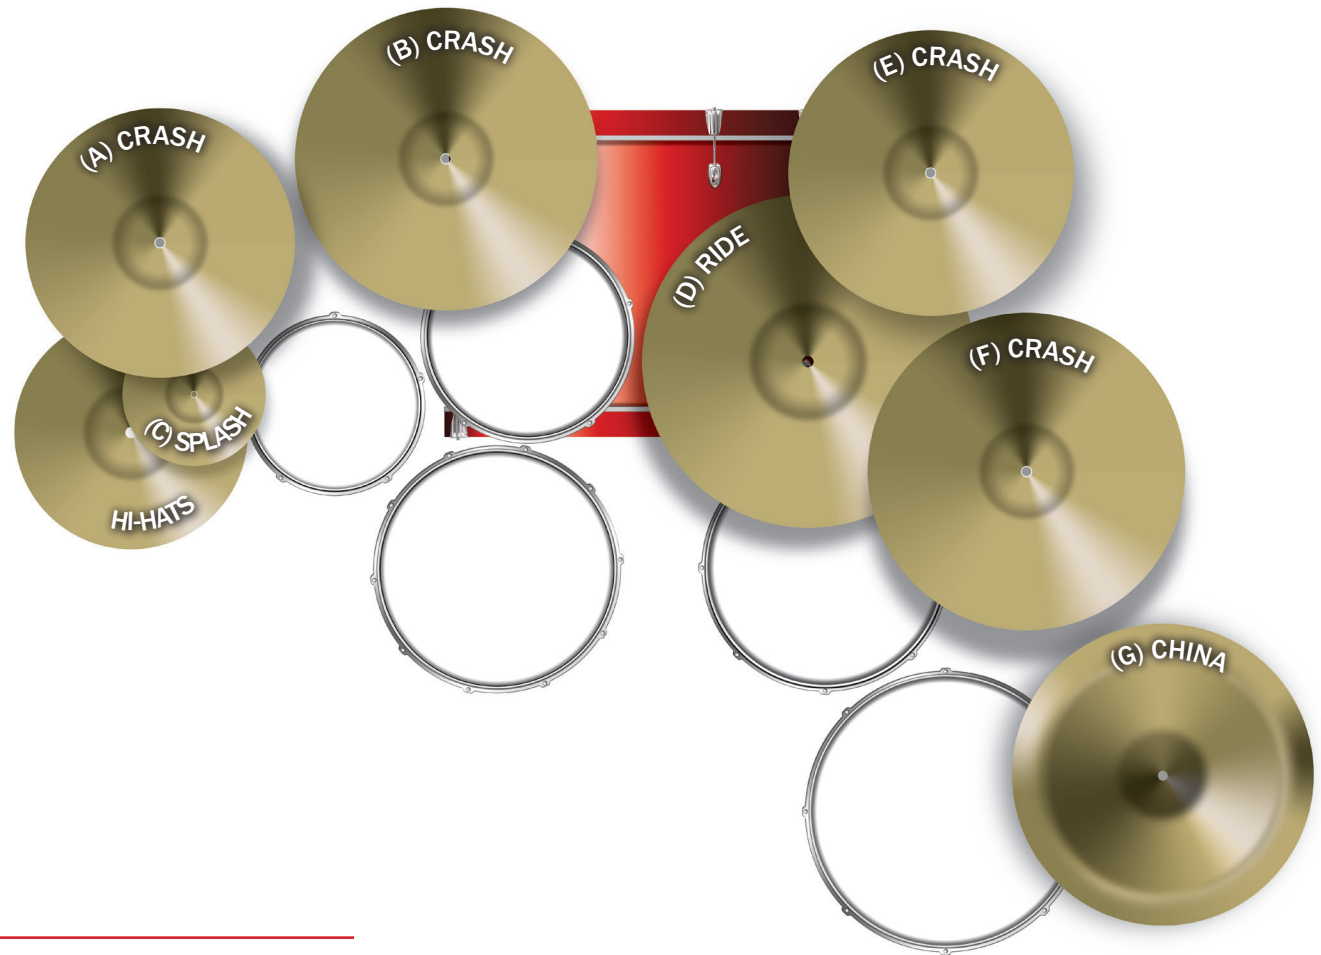

# NOTHING BUT OPTIONS: Two Up/Two Down

Watch the video

## Option A1: Offset with Cymbal Stands

### CYMBAL STANDS

- (5) 6709 Cymbal stand (A, B, D, E, F)
- (1) SC-CMBAC Medium Cymbal Boom Attachment Clamp (C)
- (1) SC-CLBAC Long Cymbal Boom Attachment Clamp (G)
- (1) SC-DPC Double Ball L-rod Platform with Clamp
- (2) SC-LBM 10.5mm Ball L-Arm or SC-LBL 12.7mm Ball L-Arm
- (1) 6707 Hi-Hat stand
- (1) 9606 Ultra-adjust snare stand