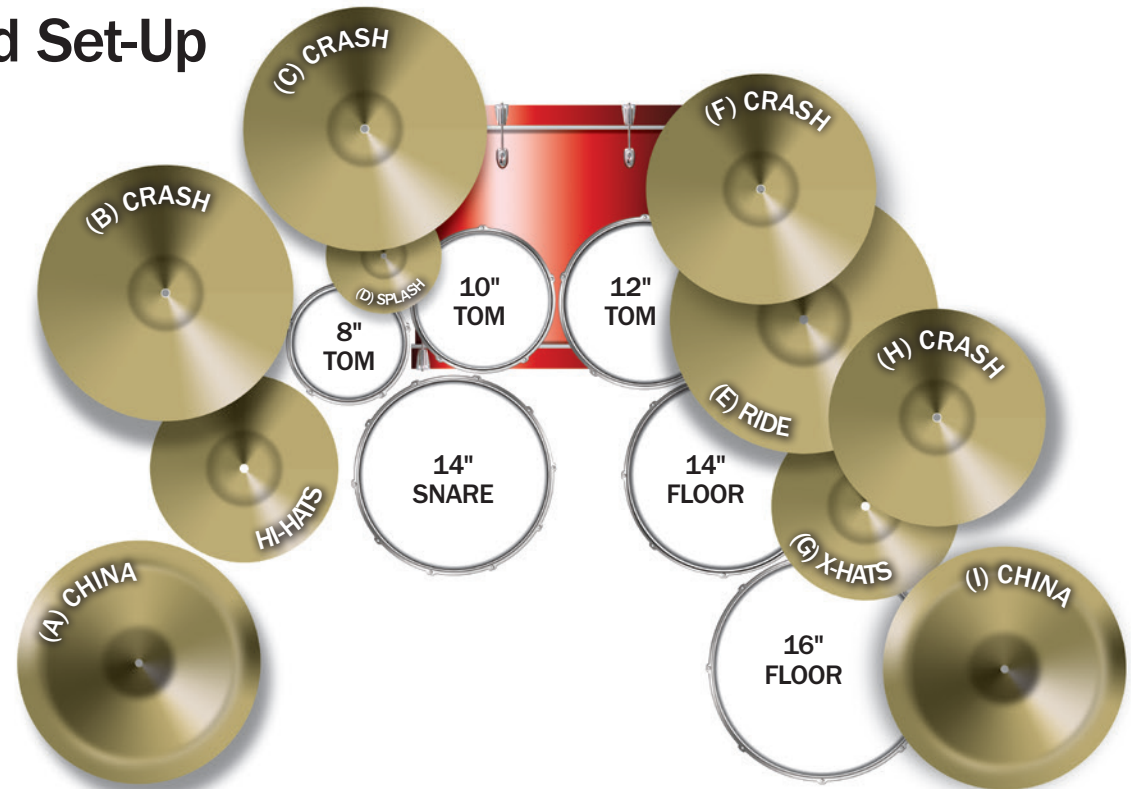

NOTHING BUT OPTIONS: Three Up/Two Down

Option H: Standard with Hybrid Set-Up

HYBRID

- (1) 6713DP Double Tom Stand (Ball L-Arms not included/size depends on tom bracket requirements)
- (1) 6713SP Single Tom Stand (Ball L-Arms not included/size depends on tom bracket requirements)
- (2) SC-GPR46C 46-inch Curved Horizontal Bar
- (5) SC-GCRMC Chrome Multi Clamp
- (4) SC-GCSMC Chrome Super Multi Clamp
- (7) SC-GCHML Chrome Hinged Memory Lock
- (2) 6709 Cymbal Stand (A, I)
- (4) SC-SBBT Short Boom Brake Tilter (C, D, F, H)
- (2) SC-LBBT Long Boom Brake Tilter (B, E)
- (1) SC-4425XHMB X-Hat on Mini Boom (G)
- (1) 9606 Ultra-Adjust Snare Stand
- (1) 6707 Hi-Hat Stand

Legless Hi-Hat Options:

- (1) 9707NL-DP
- (1) SC-EA100
- (1) SC-GCRMC