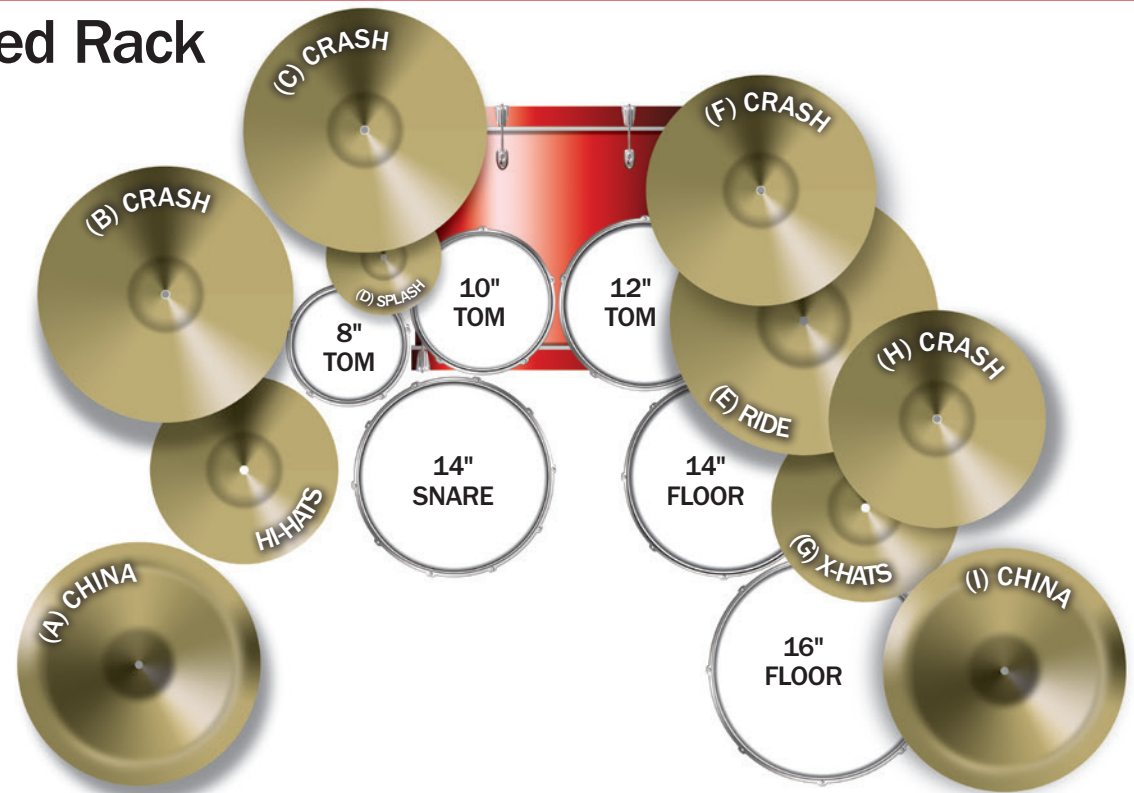

NOTHING BUT OPTIONS: Three Up/Two Down

Option G: Standard with 3-Sided Rack

3-SIDED RACK

- (1) GCS-300C Chrome Series Front Curved Rack
- (2) GCS-150C Chrome Series Curved Side Rack Extension
- (4) SC-GCRMC Chrome Multi Clamp
- (4) SC-GCHML Chrome Hinged Memory Lock
- (3) SC-BCLRM 10.5mm Tom Arm or SC-BCLRL 12.7mm Tom Arm
- (5) SC-LBBT Long Boom Brake Tilter (A, B, E, H, I)
- (3) SC-SBBT Short Boom Brake Tilter (C, D, F)
- (1) SC-4425XHMB X-Hat on Mini Boom (G)
- (1) 9606 Ultra Adjust Snare Stand
- (1) 6707 Hi-Hat Stand

Legless Snare Stand Options:

- (1) GSMTL
- (1) GUASB
- (1) SC-GPRSBAR
- (2) SC-GCRA

Legless Hi-Hat Options:

- (1) 9707NL-DP
- (1) SC-EA100
- (1) SC-GCRMC