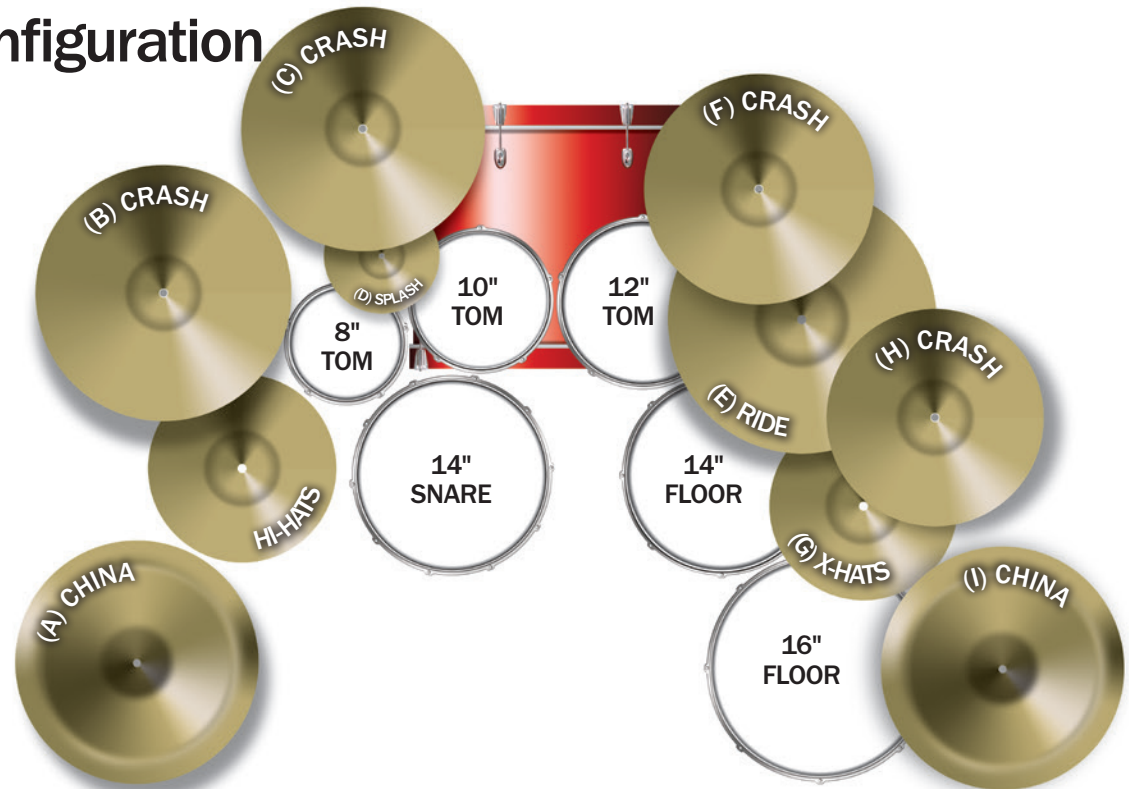

# NOTHING BUT OPTIONS: Three Up/Two Down

## Option F1: Secondary Tom Configuration with Curved Side Racks

### CURVED SIDE RACKS

- (2) SC-GPR46C 46-inch Curved Horizontal Bar
- (4) SC-GCSQCLTLA Chrome Quick Release T-Leg Assembly
- (4) SC-GPR20 20-inch Vertical Straight Bar
- (4) SC-RMAA Tube End Cymbal Mount
- (4) SC-GCRA Chrome Right Angle Clamp
- (1) SC-DP Double Ball L-Rod Platform with Post (Ball L-Rod not included, size depends on tom bracket requirement)
- (1) SC-SPCM Single Platform Mount Tom Arm with Clamp (Ball L-Rod not included, size depends on tom bracket requirement)
- (4) SC-GCRMCM Chrome Multi-Clamp
- (1) SC-GCSMC Chrome Super Multi-Clamp
- (5) SC-GCHML Chrome Hinged Memory Lock
- (1) SC-GCML Chrome Slip-On Memory Lock (2/pk)
- (2) SC-SBBT Short Boom Brake Tilter (B, C)
- (5) SC-LBBT Long Boom Brake Tilter (A, D, E, F, H, I)
- (1) SC-4425XHMB X-Hat on Mini Boom (G)
- (1) 9606 Ultra Adjust Snare Stand
- (1) 6707 Hi Hat Stand

#### Legless Snare Stand Options:

- (1) GSMTL
- (1) GUASB
- (1) SC-GPRSBAR
- (2) SC-GCRA